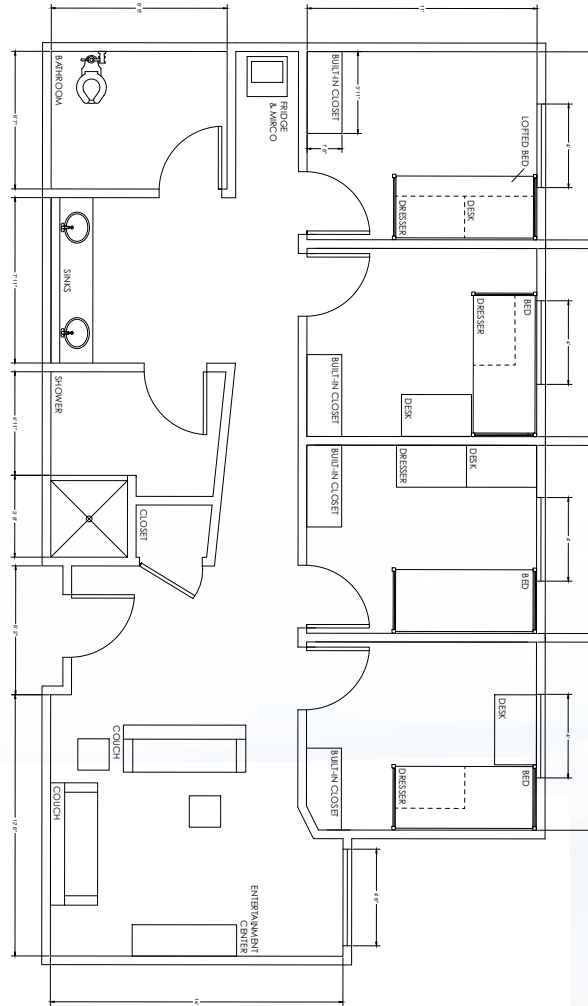

COBURG Hall

Room Layout Option

ANOTHER OPTION ↓

Suite Style 4 person suites divided into 1 per bedroom