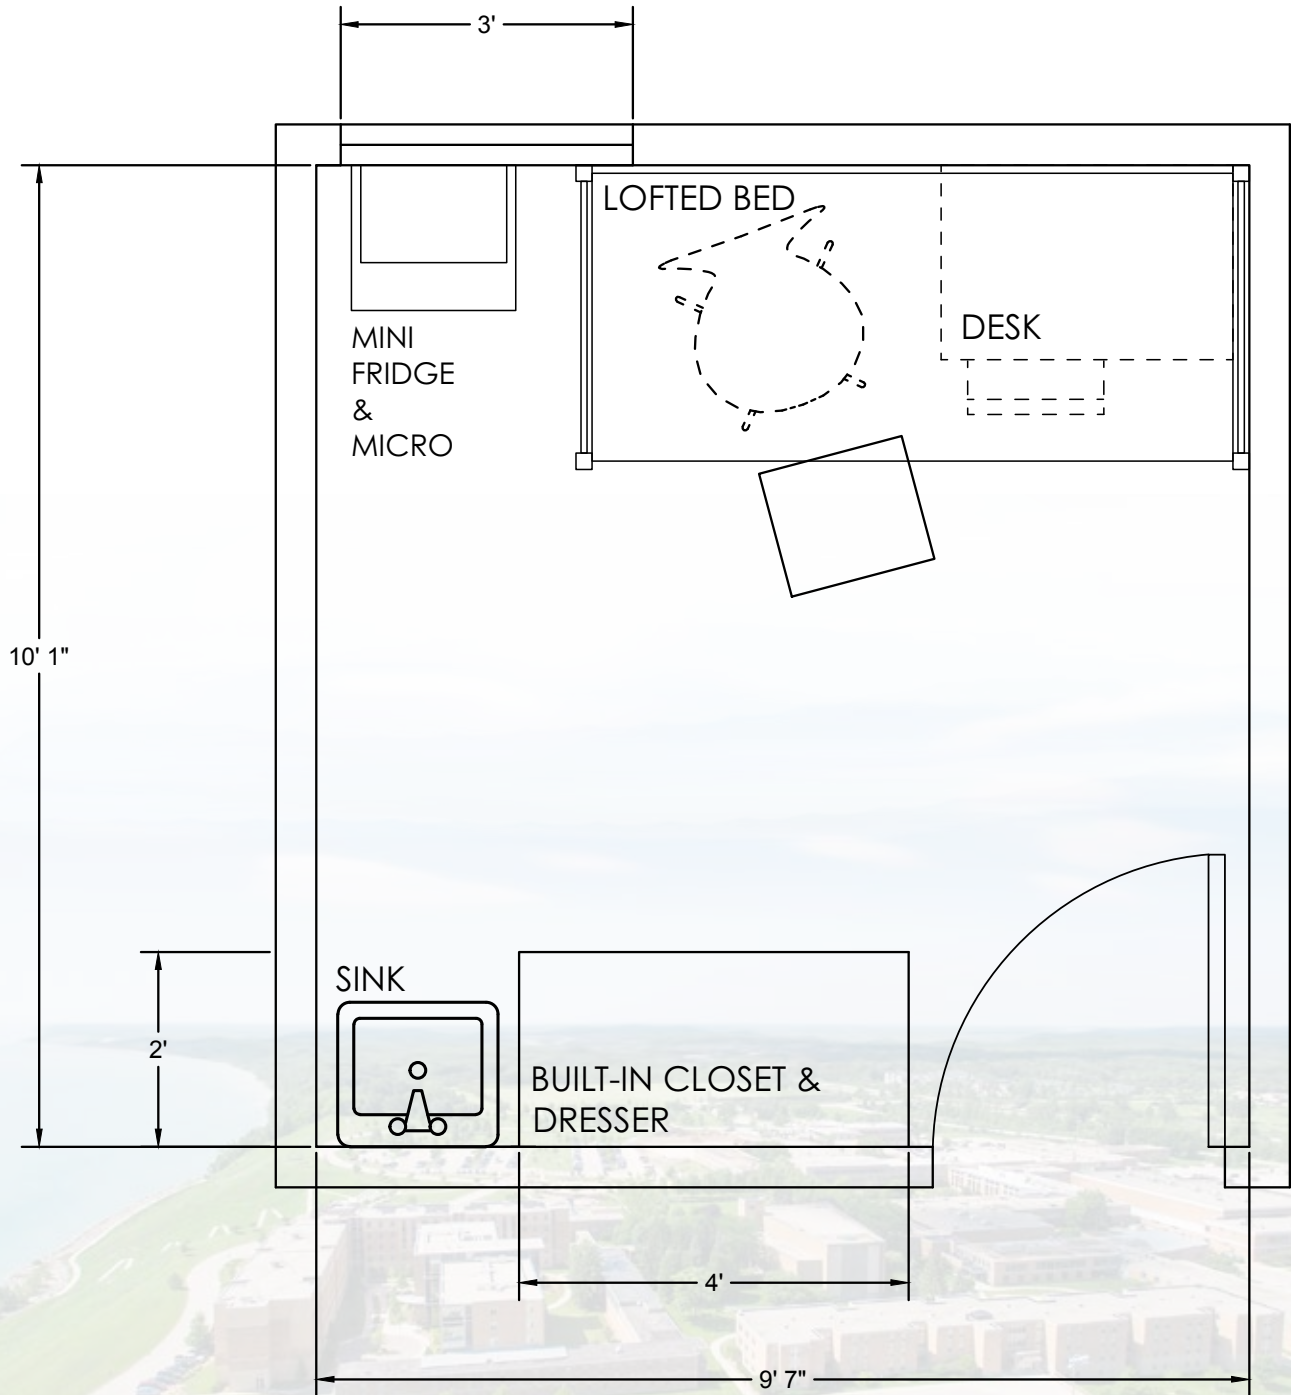

AUGSBURG *Hall*

Room Dimensions & Designs

Augsburg is a female and male hall separated by floor. Rooms vary greatly and consist of womens doubles and triples and singles for men and women. Single rooms have personal sinks and community bathrooms are shared by floor.

Gender - Female and Male Hall
Class: - Upper & Underclassmen
Elevator - Yes
Bathrooms - Community
Sinks in room - Yes
Carpet in room - Yes
**Room Types - Singles. Doubles
Triples (women only)**
Kitchen in Hall - Yes

AUGSBURG *Hall*

Virtual Room Visuals

Single Person Room

AUGSBURG *Hall*

Virtual Room Visuals

Single Person Room

AUGSBURG Hall

Room Layout Option A

Single Person Room

AUGSBURG *Hall*

Room Layout Option B

Single Person Room

AUGSBURG *Hall*

Design Team
CUW Graphic Outlook

Director
Dr. Theresa A. Kenney

Graphics & Layout
Mia Andrae
Joe Michaletz
Alexandria Krider