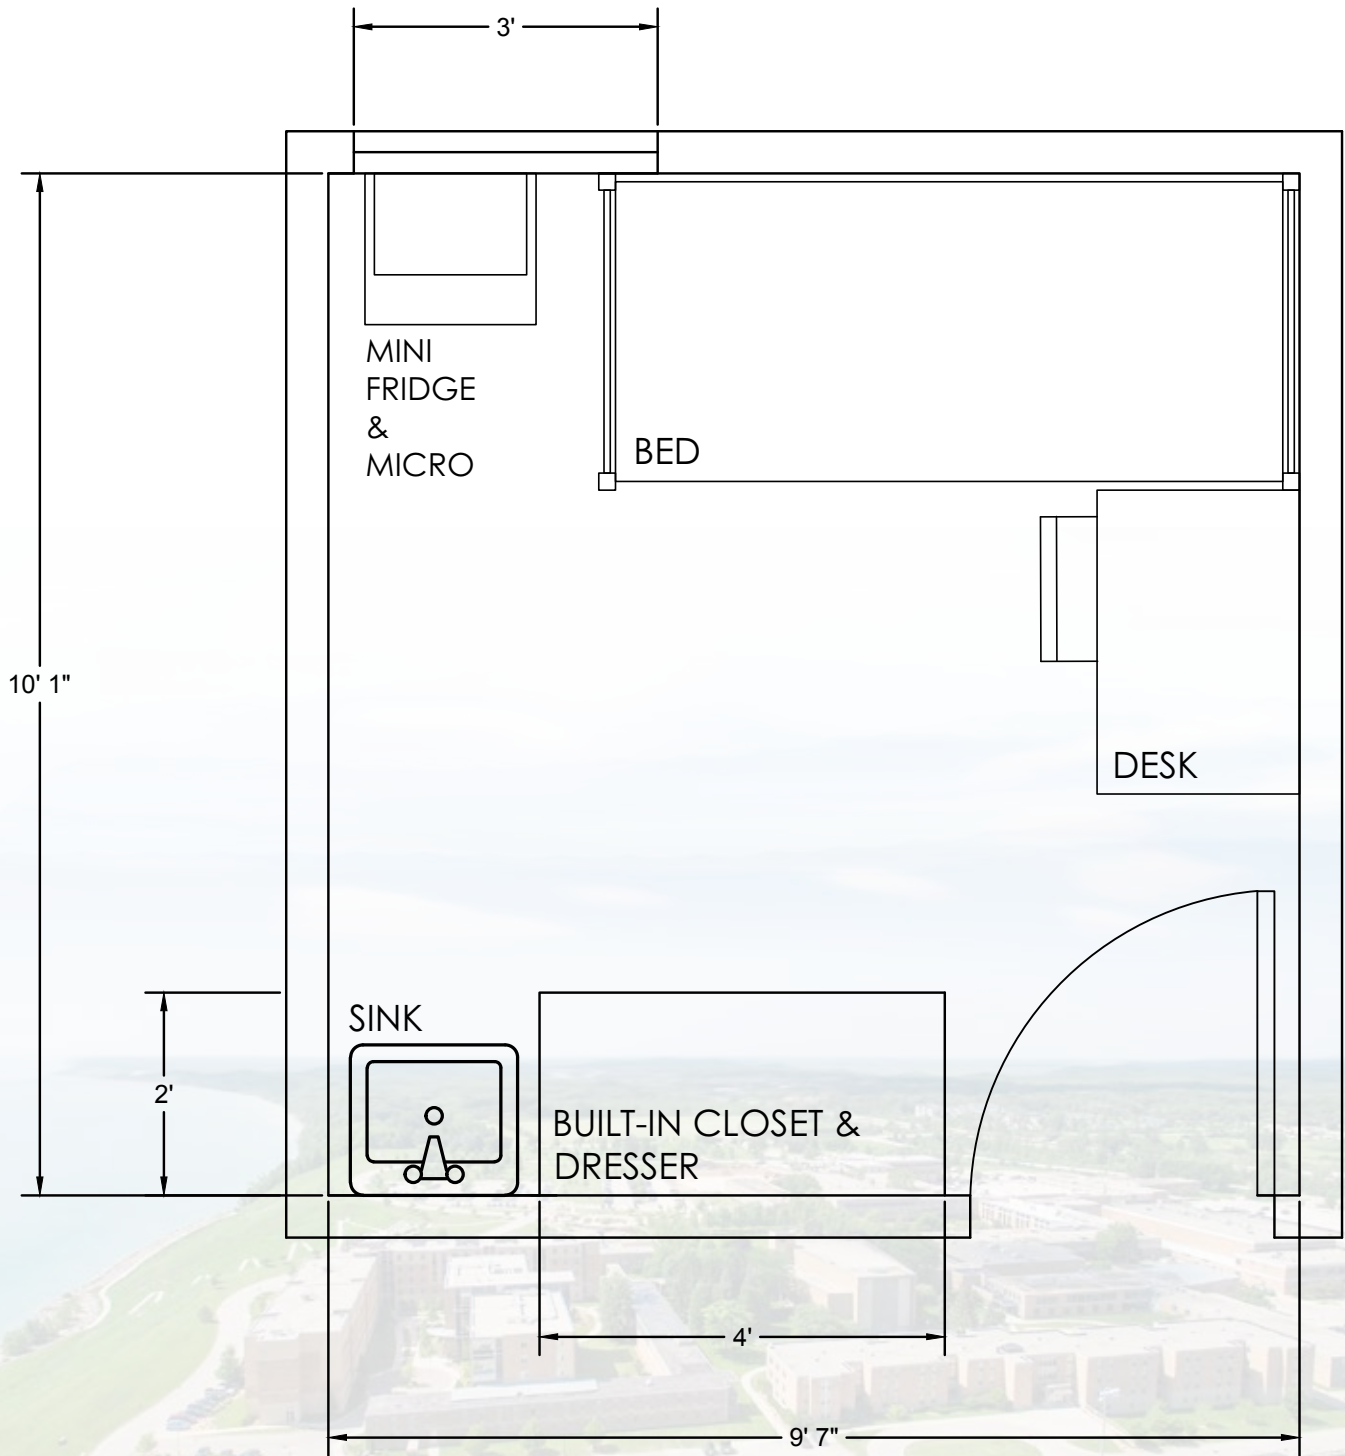

AUGSBURG *Hall*

Room Layout Option B

Single Person Room